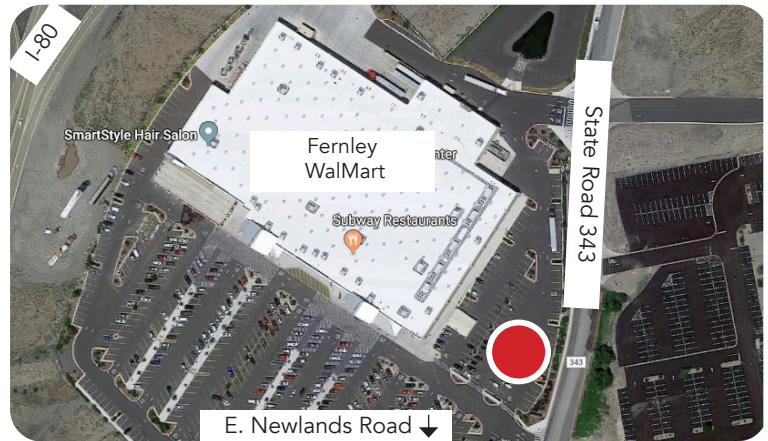

- Carson City WalMart
3770 US Highway 395 S
Carson City, NV 89705

DAYTON PICK UP / DROP OFF ADDRESS

- Smith's
2200 US-50 E
Dayton, NV 89403

FALLON (M-SUN)

TO GF1

FALLON	GF1
5:00AM	6:10AM
5:00PM	6:10PM

TO FALLON

GF1	FALLON
7:45AM	8:55AM
7:45PM	8:55PM

FALLON PICK UP / DROP OFF ADDRESS

 Big 5 Sporting Goods
 920 W Williams Avenue
 Fallon, NV 89406

FERNLEY (M-SUN)

TO GF1

FERNLEY	GF1
5:40AM	6:10AM
5:40PM	6:10PM

TO FERNLEY

GF1	FERNLEY
7:45AM	8:15AM
7:45PM	8:15PM

FERNLEY PICK UP / DROP OFF ADDRESS

 Fernley WalMart
1550 Newlands Drive E
Fernley, NV 89408

SPARKS DIRECT (M-SUN)

TO GF1

SPARKS	GF1
5:35AM	6:10AM
5:45AM	6:15AM
5:55AM	6:25AM
5:35PM	6:10PM
5:45PM	6:15PM
5:55PM	6:25PM

TO SPARKS

GF1	SPARKS
7:35AM	7:55AM
7:45AM	8:05AM
7:50AM	8:10AM
7:35PM	7:55PM
7:45PM	8:05PM
7:50PM	8:10PM

SPARKS PICK UP / DROP OFF ADDRESS

PARK HERE
 The Nugget Casino & Hotel
 1100 Nugget Avenue
 Sparks, NV 89431