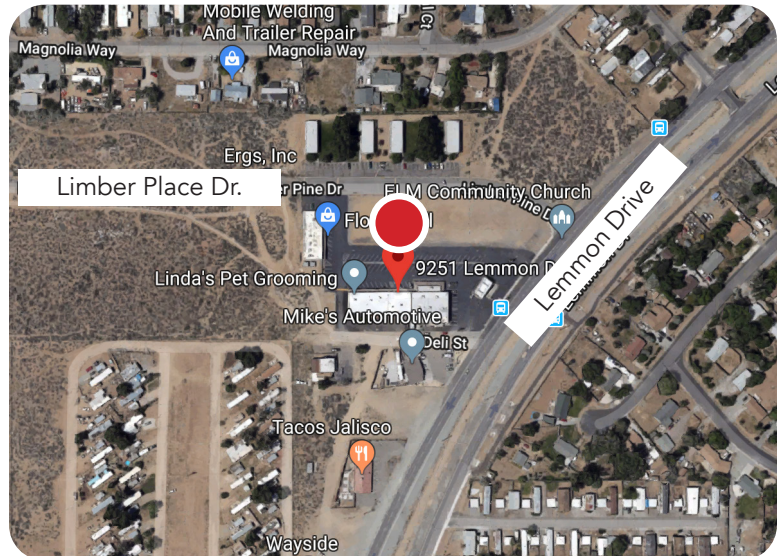

TO SOUTH RENO

GF1	RENO	SOUTH RENO
7:35AM	8:05AM	8:20AM
7:50AM	8:20AM	8:35AM
7:35PM	8:05PM	8:20PM
7:50PM	8:20PM	8:35PM

SOUTH RENO PICK UP / DROP OFF ADDRESS

Summit Mall
13925 S Virginia St #212
Reno, NV 89511

RENO PICK UP / DROP OFF ADDRESS

Goodwill
5000 Smithridge Dr.
Reno, NV 89502

NORTH VALLEY ROUTE (M-SUN)

TO GF1

NORTH VALLEY GF1

5:15AM 6:05AM

5:15PM 6:05PM

TO NORTH VALLEY

GF1 NORTH VALLEY

7:40AM 8:25AM

7:40PM 8:25PM

NORTH VALLEY PICK UP / DROP OFF ADDRESS

 9345 Lemmon Drive
 Reno, NV 89506

ZOOMED VIEW (INSIDE RECTANGLE)

INDIRECT ROUTE RENO/SPARKS

TO GF1

RENO	SPARKS	GF1
7:00AM	7:15AM	7:45AM

TO RENO/SPARKS

GF1	SPARKS	RENO
5:20PM	5:50PM	6:00PM

RENO PICK UP / DROP OFF ADDRESS

 Toys R Us
 5000 Smithridge Dr.
 Reno, NV 89502

SPARKS PICK UP / DROP OFF ADDRESS

 PARK HERE
 The Nugget Casino & Hotel
 1100 Nugget Avenue
 Sparks, NV 89431