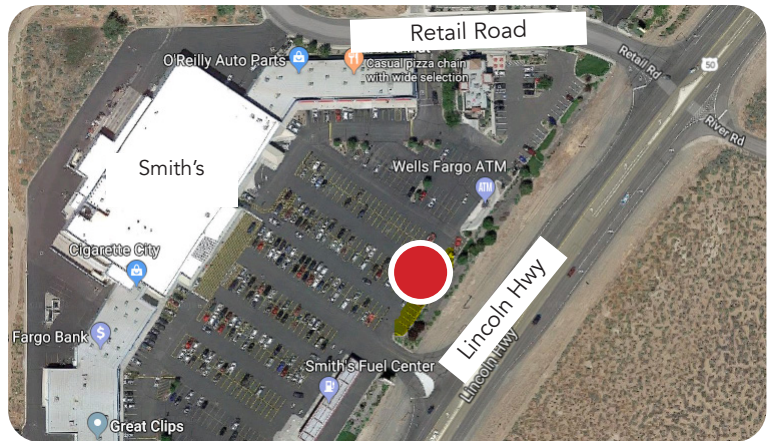

CARSON CITY/DAYTON (M-SUN)

TO GF1

CARSON CITY	DAYTON	GF1
5:05AM	5:30AM	6:15AM
5:05PM	5:30PM	6:15PM

TO CARSON CITY/DAYTON

GF1	DAYTON	CARSON CITY
7:40AM	8:20AM	8:45AM
7:40PM	8:20PM	8:45PM

CARSON CITY PICK UP / DROP OFF ADDRESS

- Carson City WalMart
3770 US Highway 395 S
Carson City, NV 89705

DAYTON PICK UP / DROP OFF ADDRESS

- Smith's
2200 US-50 E
Dayton, NV 89403

FALLON (M-SUN)

TO GF1

FALLON	GF1
5:00AM	6:10AM
5:00PM	6:10PM

TO FALLON

GF1	FALLON
7:45AM	8:55AM
7:45PM	8:55PM

FALLON PICK UP / DROP OFF ADDRESS

 Big 5 Sporting Goods
 920 W Williams Avenue
 Fallon, NV 89406

FERNLEY (M-SUN)

TO GF1

FERNLEY	GF1
5:40AM	6:10AM
5:40PM	6:10PM

TO FERNLEY

RENO	SPARKS	GF1
7:00AM	7:15AM	7:45AM

TO RENO/SPARKS

GF1	SPARKS	RENO
5:20PM	5:50PM	6:00PM

RENO PICK UP / DROP OFF ADDRESS

 Toys R Us
 5000 Smithridge Dr.
 Reno, NV 89502

SPARKS PICK UP / DROP OFF ADDRESS

 PARK HERE
 The Nugget Casino & Hotel
 1100 Nugget Avenue
 Sparks, NV 89431