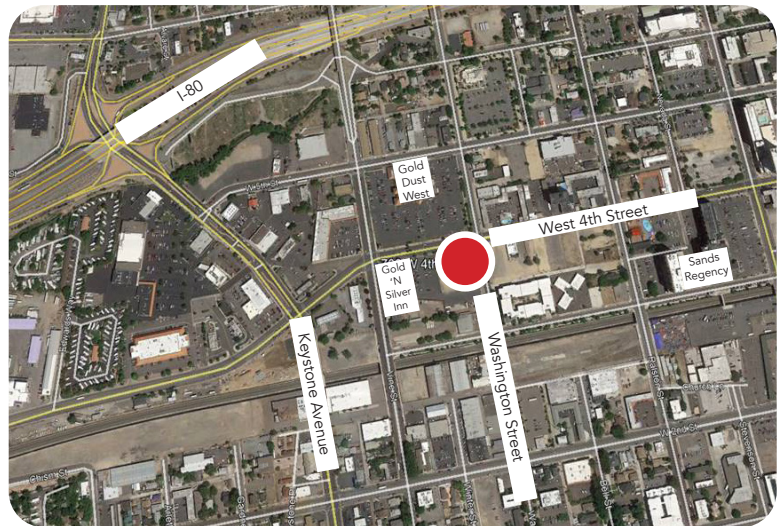

TO SPARKS

GF1	SPARKS
7:35AM	7:55AM
7:45AM	8:05AM
7:50AM	8:10AM
7:35PM	7:55PM
7:45PM	8:05PM
7:50PM	8:10PM

SPARKS PICK UP / DROP OFF ADDRESS

PARK HERE
 The Nugget Casino & Hotel
 1100 Nugget Avenue
 Sparks, NV 89431

PICK UP/ DROP OFF HERE
 RTC Centennial Station
 Bus Bays F & G (Open 24/7)
 1421 Victorian Avenue
 Sparks, NV 89431

DOWNTOWN RENO

TO GF1

DOWNTOWN	GF1
5:30AM	6:00AM
5:30PM	6:00PM

TO DOWNTOWN RENO

GF1	DOWNTOWN
7:40AM	8:10AM
7:40PM	8:10PM

DOWNTOWN RENO PICK UP / DROP OFF ADDRESS

 Chapel of the Bells
 700 W 4th Street
 Reno, NV 89503

CHAPEL OF THE BELLS PARKING AREA

SOUTH RENO/RENO (M-SUN)

TO GF1

SOUTH RENO	RENO	GF1
5:10AM	5:25AM	6:10AM
5:25AM	5:40AM	6:25AM
5:00PM	5:20PM	6:10PM
5:20PM	5:35PM	6:25PM

TO SOUTH RENO

GF1	RENO	SOUTH RENO
7:35AM	8:05AM	8:20AM
7:50AM	8:20AM	8:35AM
7:35PM	8:05PM	8:20PM
7:50PM	8:20PM	8:35PM

SOUTH RENO PICK UP / DROP OFF ADDRESS

Summit Mall
13925 S Virginia St #212
Reno, NV 89511