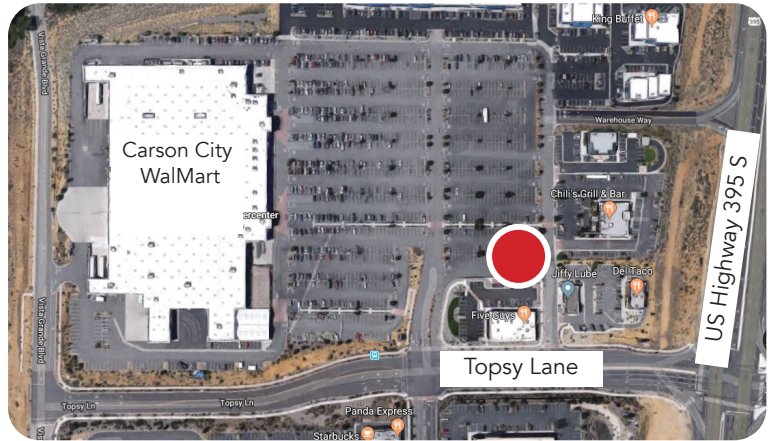

CARSON CITY/DAYTON (M-SUN)

TO GF1

CARSON CITY	DAYTON	GF1
5:05AM	5:30AM	6:15AM
5:05PM	5:30PM	6:15PM

TO CARSON CITY/DAYTON

GF1	DAYTON	CARSON CITY
7:40AM	8:20AM	8:45AM
7:40PM	8:20PM	8:45PM

CARSON CITY PICK UP / DROP OFF ADDRESS

- Carson City WalMart
3770 US Highway 395 S
Carson City, NV 89705

DAYTON PICK UP / DROP OFF ADDRESS

- Smith's
2200 US-50 E
Dayton, NV 89403

FALLON (M-SUN)

TO GF1

FALLON	GF1
5:00AM	6:10AM
5:00PM	6:10PM

TO FALLON

GF1	FALLON
7:45AM	8:55AM
7:45PM	8:55PM

FALLON PICK UP / DROP OFF ADDRESS

 Big 5 Sporting Goods
 920 W Williams Avenue
 Fallon, NV 89406

FERNLEY (M-SUN)

TO GF1

FERNLEY	GF1
5:40AM	6:10AM
5:40PM	6:10PM

TO FERNLEY

RENO	SPARKS	GF1
7:00AM	7:15AM	7:45AM

TO RENO/SPARKS

GF1	SPARKS	RENO
5:20PM	5:50PM	6:00PM

RENO PICK UP / DROP OFF ADDRESS

 Toys R Us
 5000 Smithridge Dr.
 Reno, NV 89502

SPARKS PICK UP / DROP OFF ADDRESS

 PARK HERE
 The Nugget Casino & Hotel
 1100 Nugget Avenue
 Sparks, NV 89431