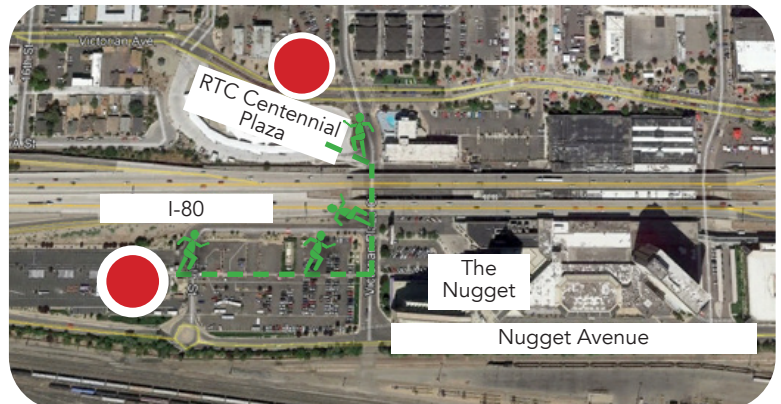

- Carson City WalMart
3770 US Highway 395 S
Carson City, NV 89705

DAYTON PICK UP / DROP OFF ADDRESS

- Smith's
2200 US-50 E
Dayton, NV 89403

FALLON (M-SUN)

TO GF1

FALLON	GF1
5:00AM	6:10AM
5:00PM	6:10PM

TO FALLON

GF1	FERNLEY
7:45AM	8:15AM
7:45PM	8:15PM

FERNLEY PICK UP / DROP OFF ADDRESS

 Fernley WalMart
1550 Newlands Drive E
Fernley, NV 89408

SPARKS DIRECT (M-SUN)

TO GF1

SPARKS	GF1
5:35AM	6:10AM
5:45AM	6:15AM
5:55AM	6:25AM
5:35PM	6:10PM
5:45PM	6:15PM
5:55PM	6:25PM

TO SPARKS

GF1	SPARKS
7:35AM	7:55AM
7:45AM	8:05AM
7:50AM	8:10AM
7:35PM	7:55PM
7:45PM	8:05PM
7:50PM	8:10PM

SPARKS PICK UP / DROP OFF ADDRESS

PARK HERE
 The Nugget Casino & Hotel
 1100 Nugget Avenue
 Sparks, NV 89431

PICK UP/ DROP OFF HERE
 RTC Centennial Station
 Bus Bays F & G (Open 24/7)
 1421 Victorian Avenue
 Sparks, NV 89431

DOWNTOWN RENO

TO GF1

DOWNTOWN	GF1
5:30AM	6:00AM
5:30PM	6:00PM

TO DOWNTOWN RENO

GF1	DOWNTOWN
7:40AM	8:10AM
7:40PM	8:10PM